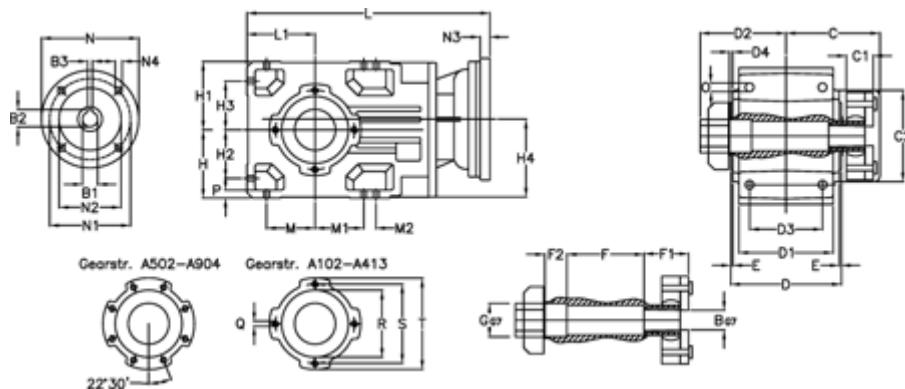

Article number: 296003527076420

Description: Bevel helical gearbox  
A353QF40-270,7-P63B5

## Measures

B = 40	D1 = 166	F2 = 53	L = 417.0	N3 = 4
B1 = 11	D2 = 80	G = 42	L1 = 100	N4 = M8x19
B2 = 12.8	D3 = 135	GA = 43	M = 73.0	O = 12.0
B3 = 4	d4 = 5.0	H = 100	M1 = 73.0	P = 11
C = 70.0	Description = A353 QF-xx P63 B5	H1 = 100	M2 = 11	Q = M10x17
C1 = 24	E = 3.5	H2 = 73.0	N = 140	R = 110
C2 = 90.0	F = 12.0	H3 = 73.0	N1 = 115	S = 130
D = 173	F1 = 48.0	H4 = 114.0	N2 = 95	T = 150